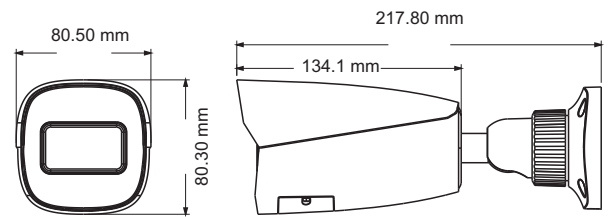

Others

Power Supply	DC12V/PoE
Power Consumption	< 10W
Operating Environment	- 30 °C ~ 60 °C (-22°F~140°F) Humidity: less than 95 % (non-condensing)
Dimensions (mm)	217.8 × 80.5 × 80.3
Weight (net)	Approx. 0.665KG
Installation	Ceiling mounting; Wall mounting
Certificate	CE, FCC
Environmental Protection	Complies with Directive EU RoHS, WEEE(2012/19/EU) , directive 94/62/EC and REACH(EC1907/2006)

DIMENSIONS