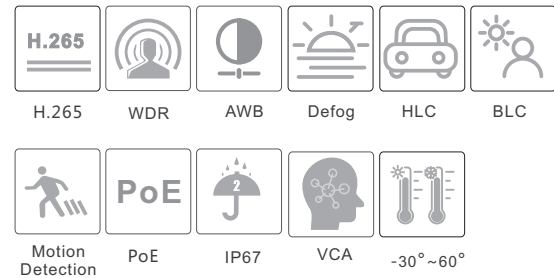

- H.265+/H.265/H.264+/H.264 coding
- Max.resolution: 8MP (3840 × 2160)
- ICR auto switch, true day / night vision
- 3D DNR, true WDR, HLC, BLC, smart IR and ROI coding
- Lens distortion correction supported
- 30~50m IR night view distance
- 1CH audio input
- Built-in micro SD card slot, up to 256GB
- DC12V/PoE power supply
- Support three streams
- IP 67
- Support mobile surveillance by smart phones with iOS and Android OS
- Intelligent analytics